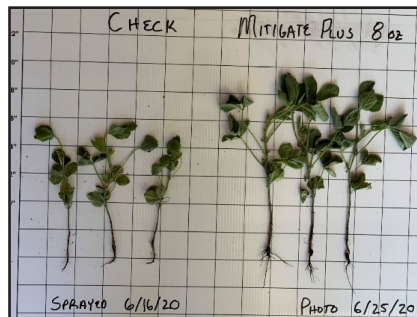

Protect, Repair, Energize

Stress mitigation technology fueled by Yield Burst designed to increase stress tolerance and yield potential

- Mitigate Plus triggers the plant's natural abilities to minimize stress, while providing efficient energy to the plant
- Protects & repairs the plant before, during or after a stress event by triggering 450+ enzymatic reactions in the plant
- Provides fuel & energy to support the increased enzymatic activity occurring within the plant
- This increased enzymatic activity increases photosynthesis, energy, & carbohydrate utilization that results in increased efficiencies & higher yield potential

Check

Mitigating stress & providing efficient energy to the plant means quicker recovery from stress events & more focus on growth & yield

Use Rate:

8 fluid oz/acre

Tank Mix Compatible:

Highly compatible with Enlist One, Enlist Duo, adjuvants and micronutrients